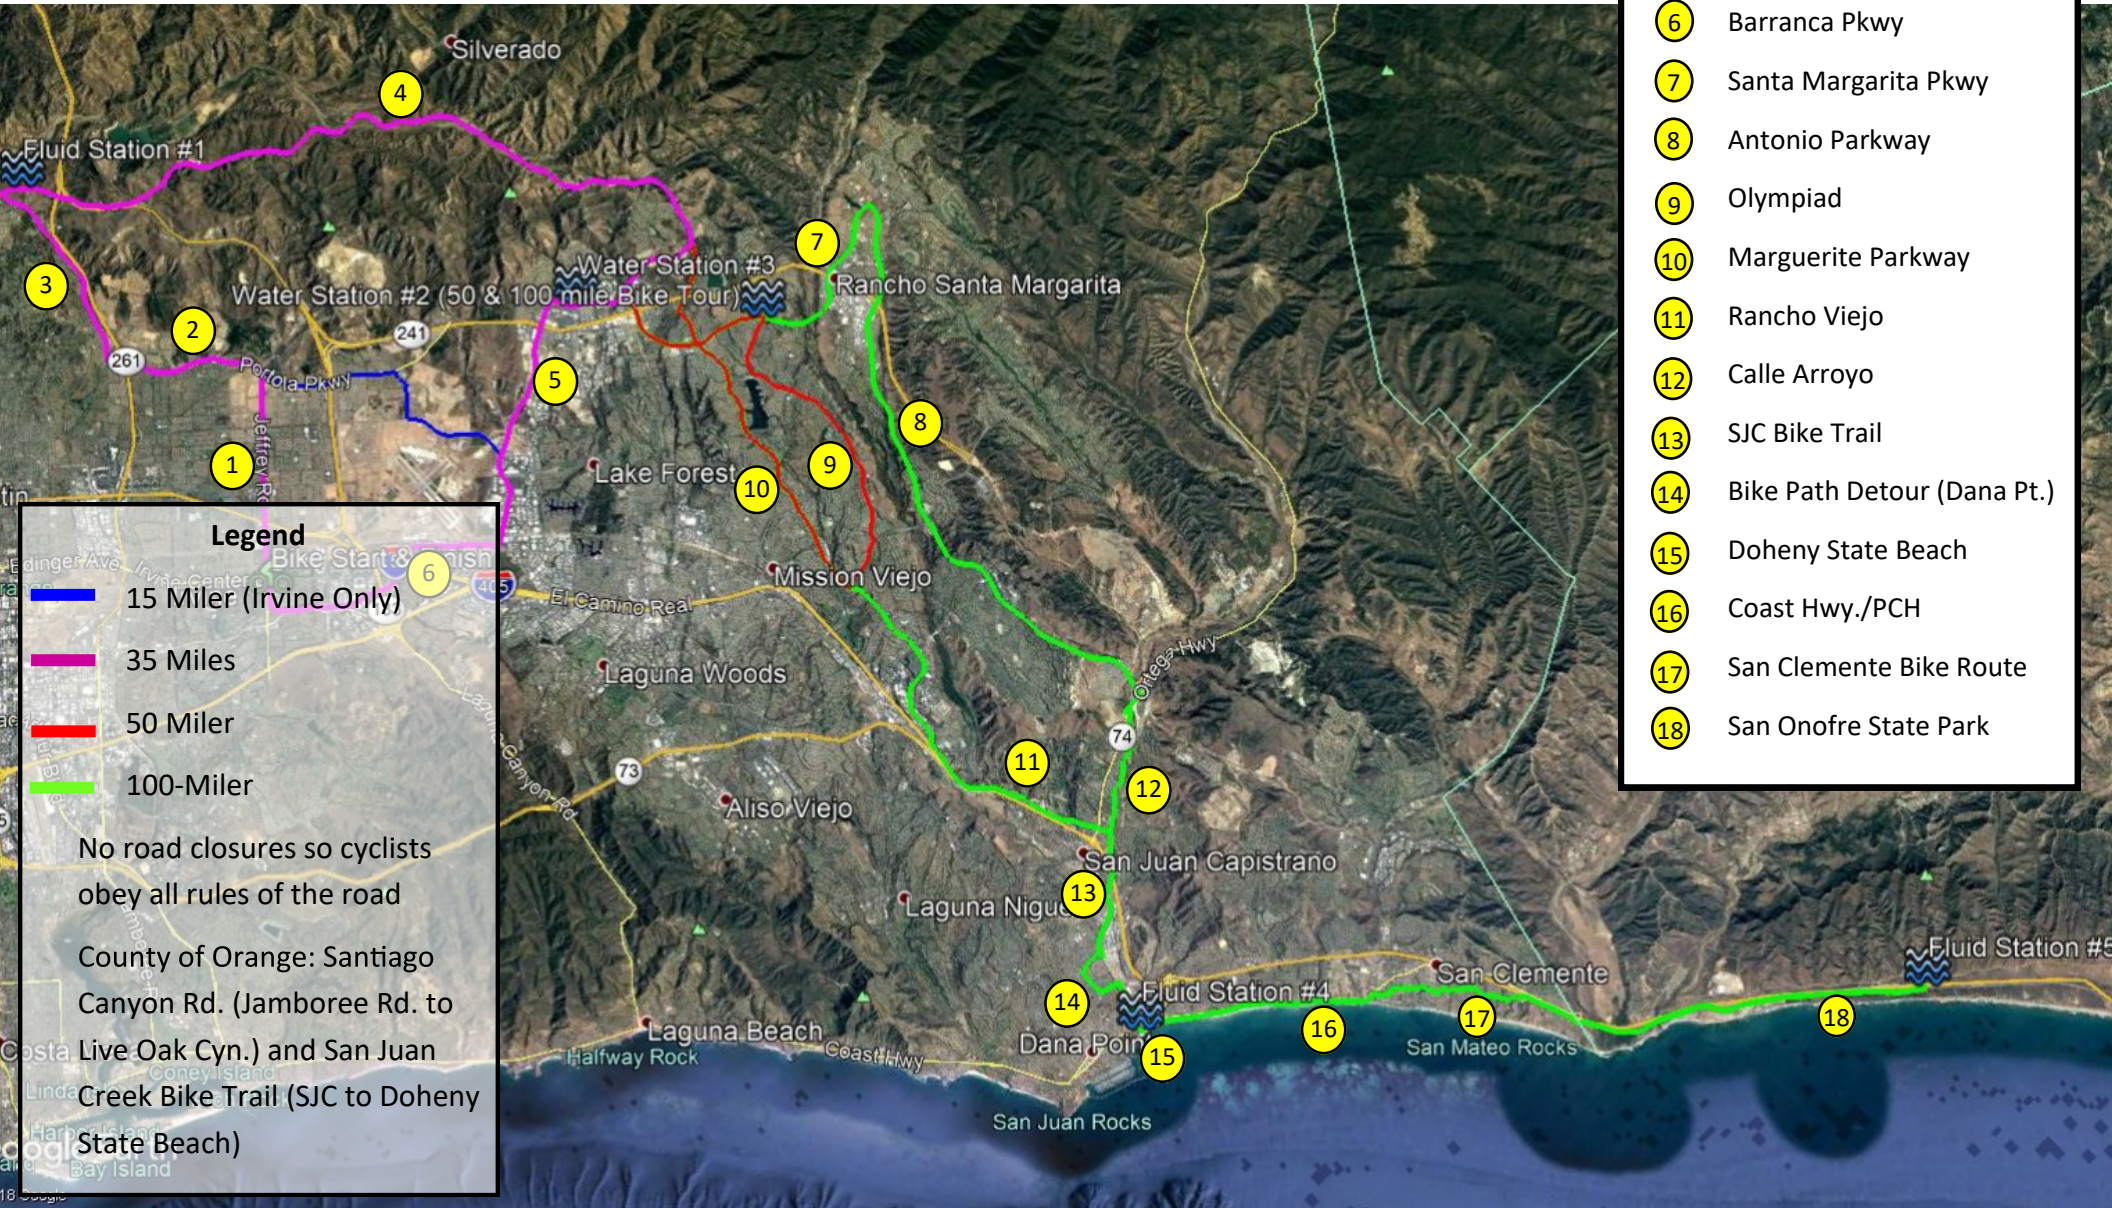

Gran Fondo

15 / 35 / 50 / 100 Mile Bike Courses

November 7, 2021

- Street/Area Legend**
- ① Jeffrey Road
 - ② Portola Pkwy
 - ③ Jamboree
 - ④ Santiago Canyon
 - ⑤ Alton Pkwy
 - ⑥ Barranca Pkwy
 - ⑦ Santa Margarita Pkwy
 - ⑧ Antonio Parkway
 - ⑨ Olympiad
 - ⑩ Marguerite Parkway
 - ⑪ Rancho Viejo
 - ⑫ Calle Arroyo
 - ⑬ SJC Bike Trail
 - ⑭ Bike Path Detour (Dana Pt.)
 - ⑮ Doheny State Beach
 - ⑯ Coast Hwy./PCH
 - ⑰ San Clemente Bike Route
 - ⑱ San Onofre State Park

Legend

- ① 15 Miler (Irvine Only)
- ② 35 Miles
- ③ 50 Miler
- ④ 100-Miler

No road closures so cyclists obey all rules of the road

County of Orange: Santiago Canyon Rd. (Jamboree Rd. to Costa Live Oak Cyn.) and San Juan Creek Bike Trail (SJC to Doheny State Beach)