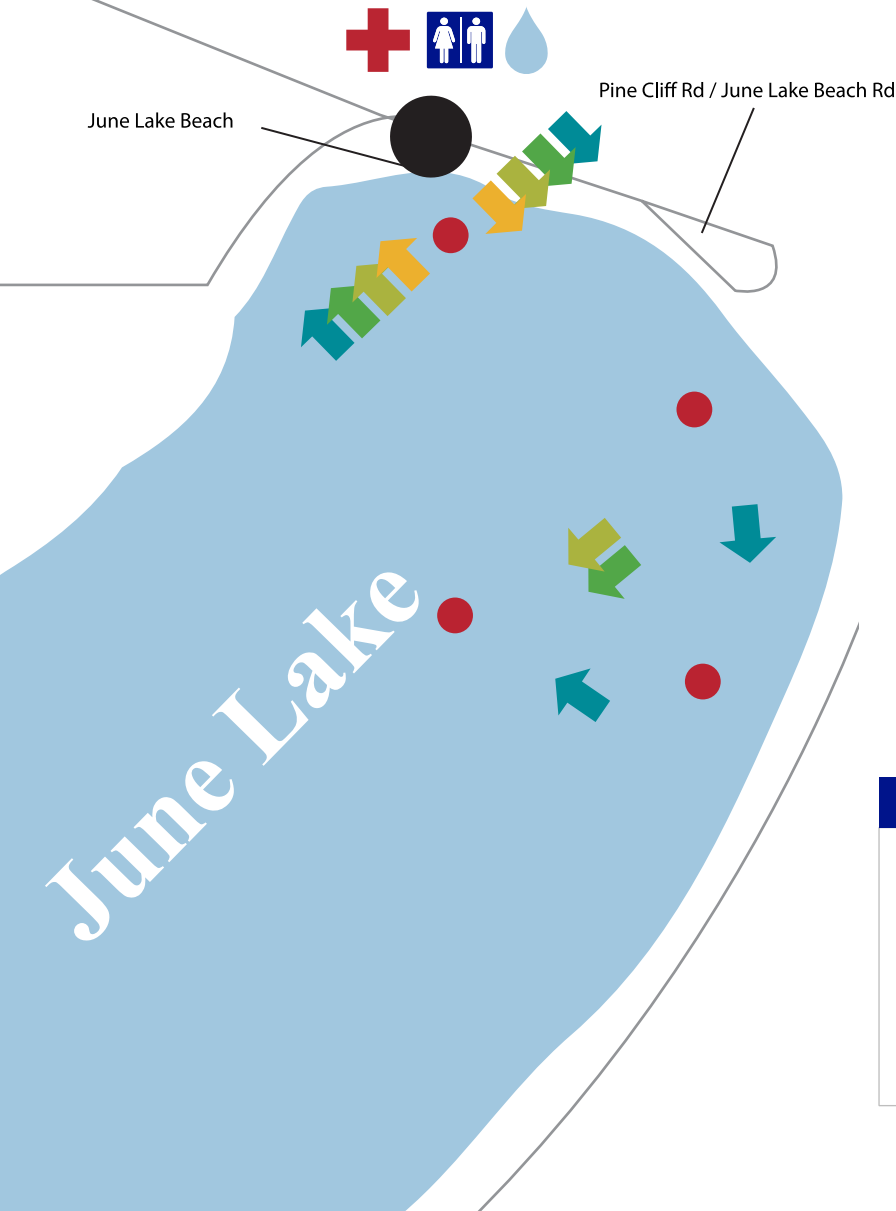

#### ALPHA KIDS MINI SPRINT: Saturday, July 9, 2022

- Swim: 50 meters (one loop)
- 1) - In water start
- 2) - Swim one loop in counterclockwise direction
- 3) - Exit water to T1

#### ALPHA SPRINT: Saturday, July 9, 2022

- Swim: 750 meters (one loop)
- 1) - In water start
- 2) - Swim one loop in counterclockwise direction
- 3) - Exit water to T1

#### ALPHA 70.3: Saturday, July 9, 2022

- Swim: 1.2 miles (two loops)
- 1) - In water start
- 2) - Swim two loops in counterclockwise direction
- 3) - Exit water to T1

#### Course Key

Alpha Kids Mini Sprint =		Trail =	
Alpha Sprint =		Aid Station =	
Alpha Olympic =		Medical =	
Alpha Half =		Porta-Potty =	
		Mile Marker =	