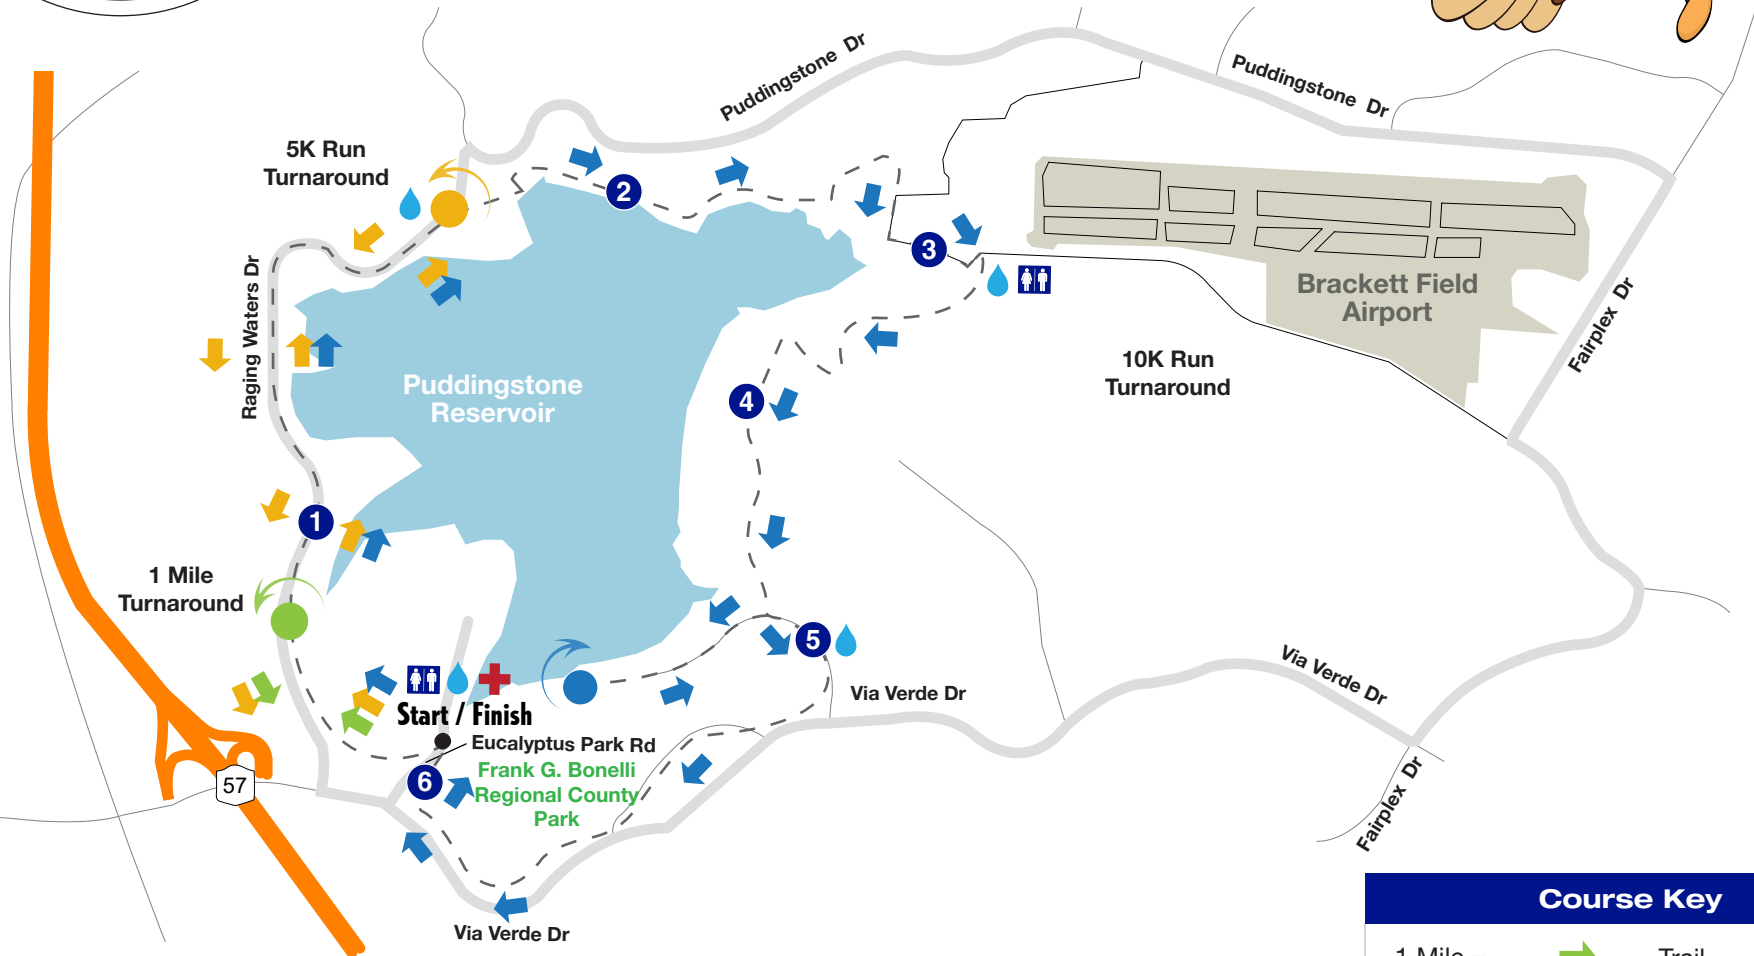

San Dimas, CA Turkey Trot

1 Mile/5K/10K Run Course

Course Key			
1 Mile =		Trail =	
5K Run =		Aid Station =	
10K Run =		Medical =	
Mile Marker =		Porta-Potty =	