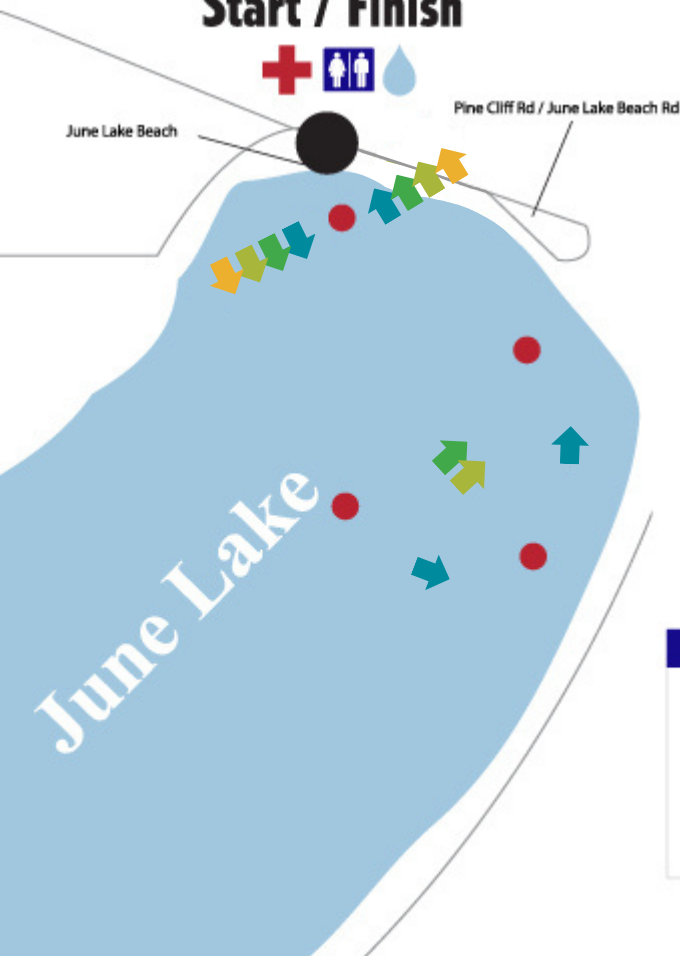

## June Lake, CA Swim Course

50 meters/750 meters/1,500 meters/1.2 miles

#### ALPHA KIDS MINI SPRINT:

- Swim: 50 meters (one loop)
- 1) - In water start
- 2) - Swim one loop in clockwise direction
- 3) - Exit water to T1

#### ALPHA SPRINT:

- Swim: 750 meters (one loop)
- 1) - In water start
- 2) - Swim one loop in clockwise direction
- 3) - Exit water to T1

#### ALPHA 70.3:

- Swim: 1.2 miles (two loops)
- 1) - In water start
- 2) - Swim two loops in clockwise direction
- 3) - Exit water to T1