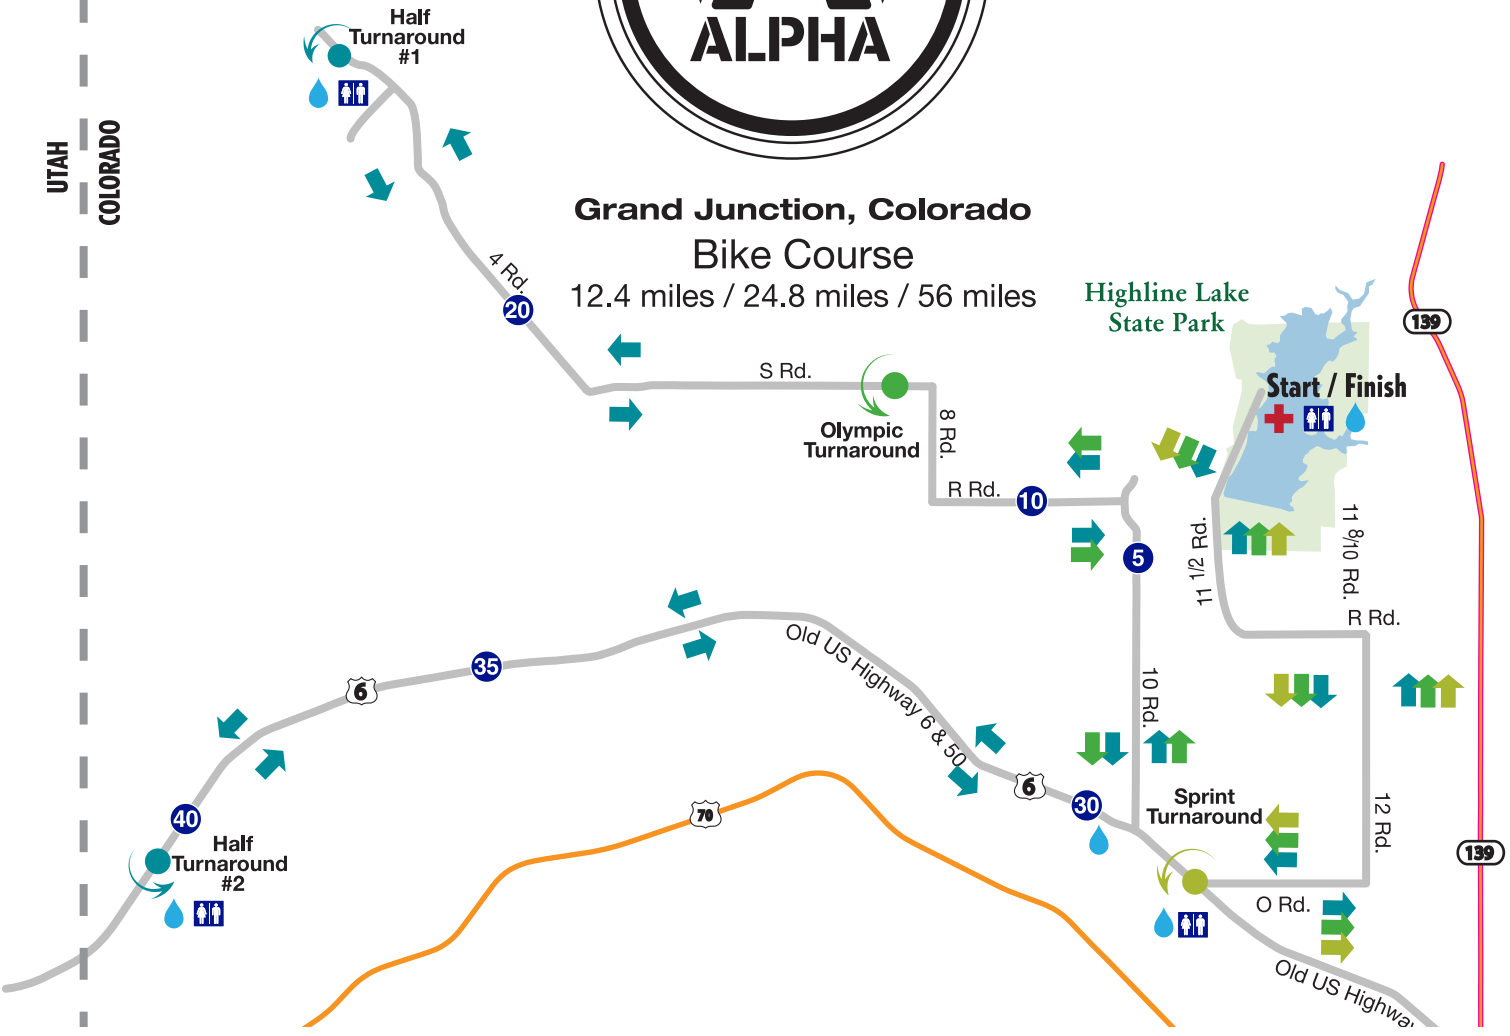

**Grand Junction, Colorado
Bike Course**
12.4 miles / 24.8 miles / 56 miles

ALPHA SPRINT: Saturday, June 11, 2022

- Bike: 12.4 miles (out-n-back)
 - 1) - Exit T1, right out of parking lot, L on 11 1/2 Rd
 - 2) - L on R Rd
 - 3) - R on 12 Rd
 - 4) - R on O Rd
 - 5) - Turn around at intersection at Old US Highway 6 & 50 and return on same route to T2

ALPHA OLYMPIC: Saturday, June 11, 2022

- Bike: 24.8 miles (out-n-back)
 - 1) - Exit T1, right out of parking lot, L on 11 1/2 Rd
 - 2) - L on R Rd
 - 3) - R on 12 Rd
 - 4) - R on O Rd
 - 5) - R on Old US Highway 6 & 50
 - 6) - R on 10 Rd
 - 7) - L on R Rd
 - 8) - R on 8 Rd
 - 9) - L on S Rd
 - 10) - Turn around at 12.4 miles and return on same route to T

ALPHA 70.3: Saturday, June 11, 2022

- Bike: 56 miles (out-n-back)
 - 1) - Exit T1, right out of parking lot, L on 11 1/2 Rd
 - 2) - L on R Rd
 - 3) - R on 12 Rd
 - 4) - R on O Rd
 - 5) - R on Old US Highway 6 & 50
 - 6) - R on 10 Rd
 - 7) - L on R Rd
 - 8) - R on 8 Rd
 - 9) - L on S Rd
 - 10) - R on 4 Rd
 - 11) - Turn around at Turn around #1 and return on same route
 - 12) - R on Old US Highway 6 & 50
 - 13) - Turn around at Turn around #2 and return on US Highway 6 & 50
 - 14) - L on O Rd
 - 15) - L on 12 Rd
 - 16) - L on R Rd
 - 17) - R on 11 1/2 Rd to T2

| Course Key | | | |
|---------------|---|---------------|---------|
| Sprint = | → | Trail = | - - - - |
| Olympic = | → | Aid Station = | 💧 |
| 70.3 = | → | Medical = | + |
| Mile Marker = | 5 | Porta-Potty = | 🚻 |