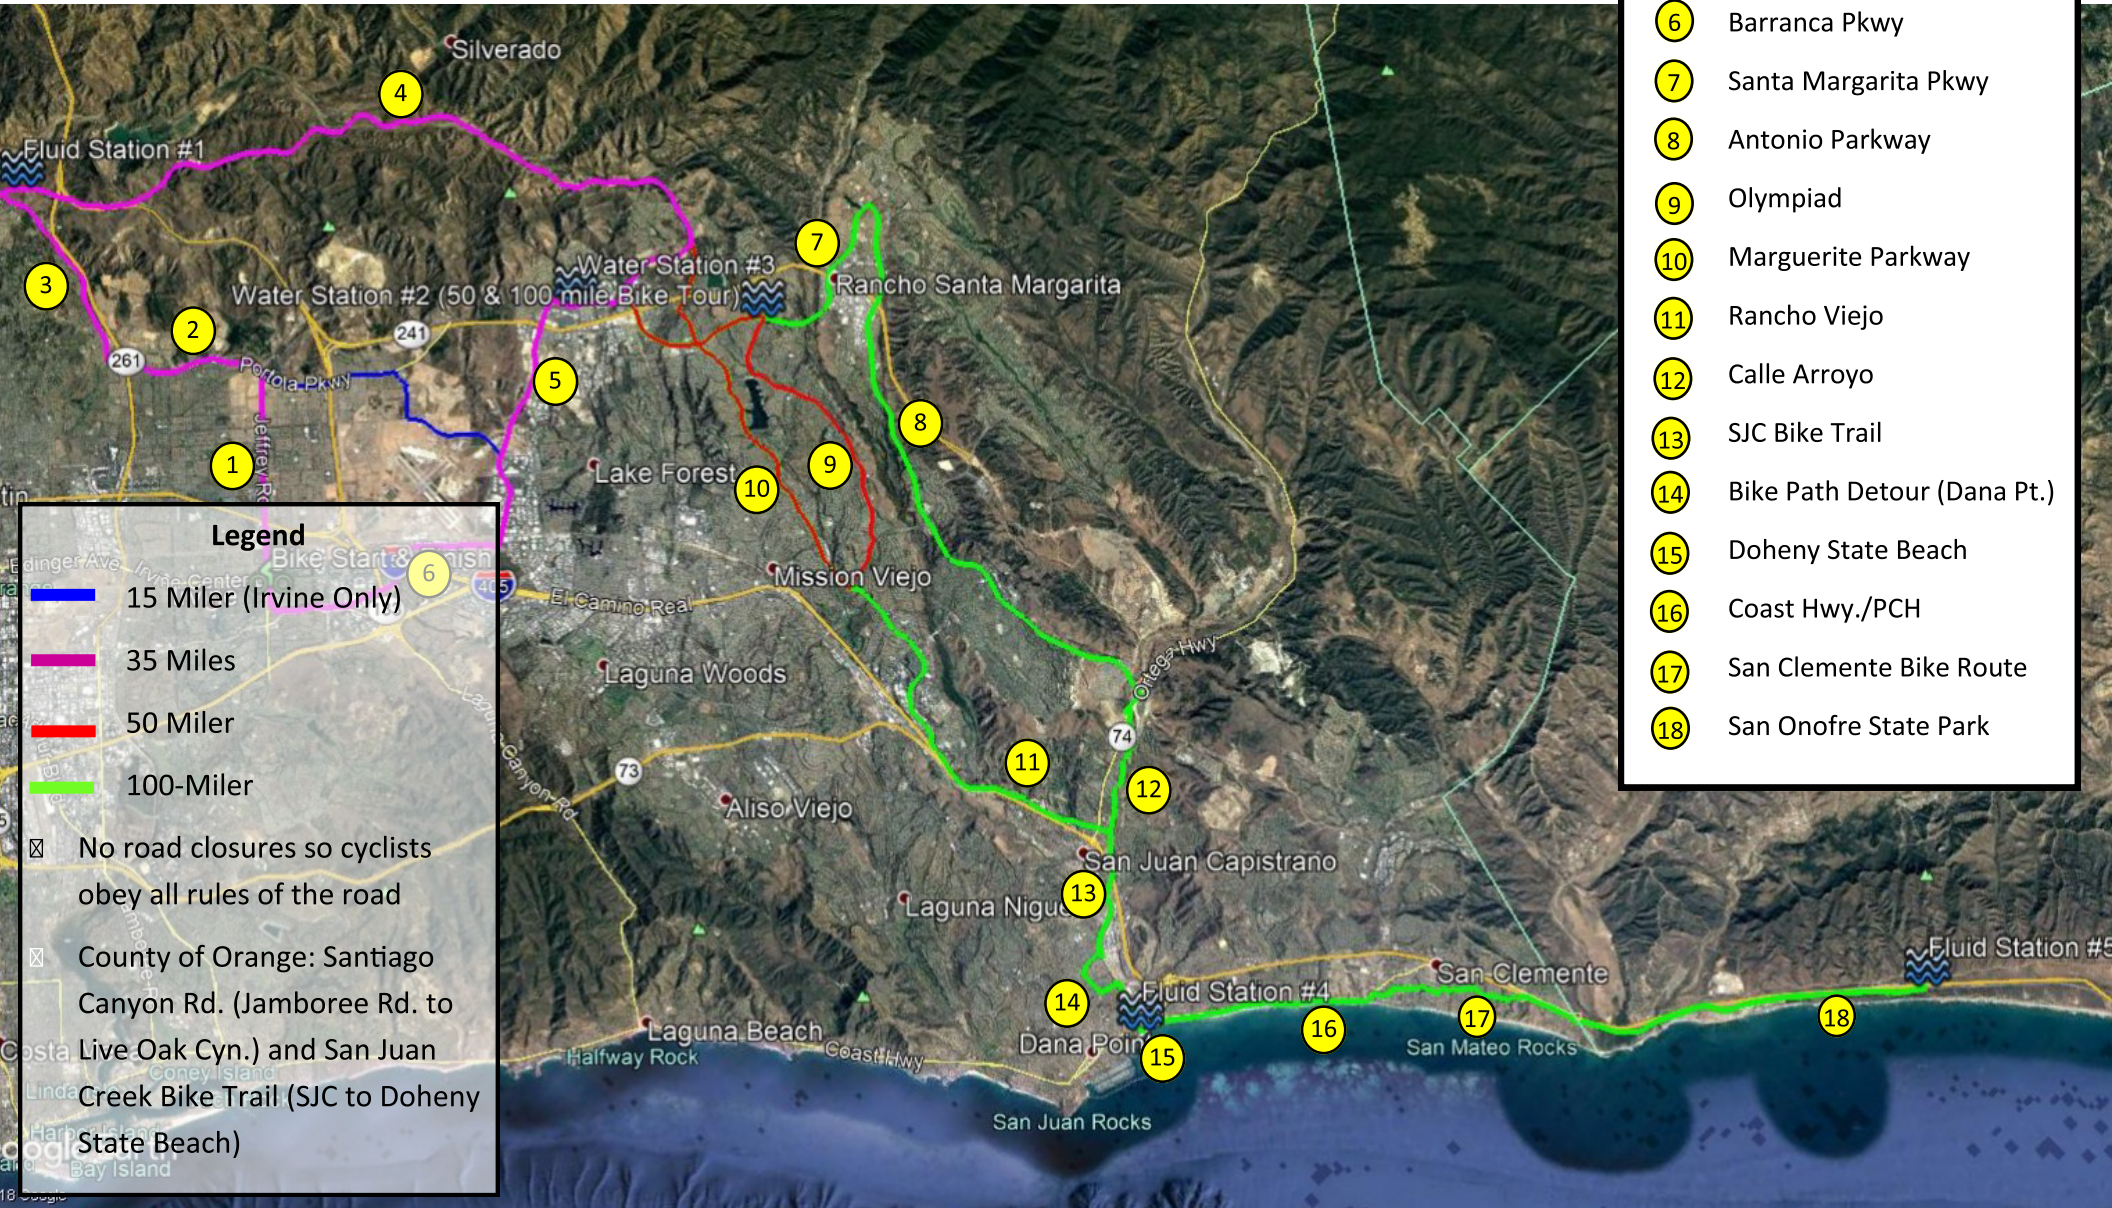

# Gran Fondo

## 15 / 35 / 50 / 100 Mile Bike Courses

May 14, 2022

- Street/Area Legend**
- ① Jeffrey Road
  - ② Portola Pkwy
  - ③ Jamboree
  - ④ Santiago Canyon
  - ⑤ Alton Pkwy
  - ⑥ Barranca Pkwy
  - ⑦ Santa Margarita Pkwy
  - ⑧ Antonio Parkway
  - ⑨ Olympiad
  - ⑩ Marguerite Parkway
  - ⑪ Rancho Viejo
  - ⑫ Calle Arroyo
  - ⑬ SJC Bike Trail
  - ⑭ Bike Path Detour (Dana Pt.)
  - ⑮ Doheny State Beach
  - ⑯ Coast Hwy./PCH
  - ⑰ San Clemente Bike Route
  - ⑱ San Onofre State Park

**Legend**

- 15 Miler (Irvine Only)
- 35 Miles
- 50 Miler
- 100-Miler

- ☒ No road closures so cyclists obey all rules of the road
- ☒ County of Orange: Santiago Canyon Rd. (Jamboree Rd. to Live Oak Cyn.) and San Juan Creek Bike Trail (SJC to Doheny State Beach)