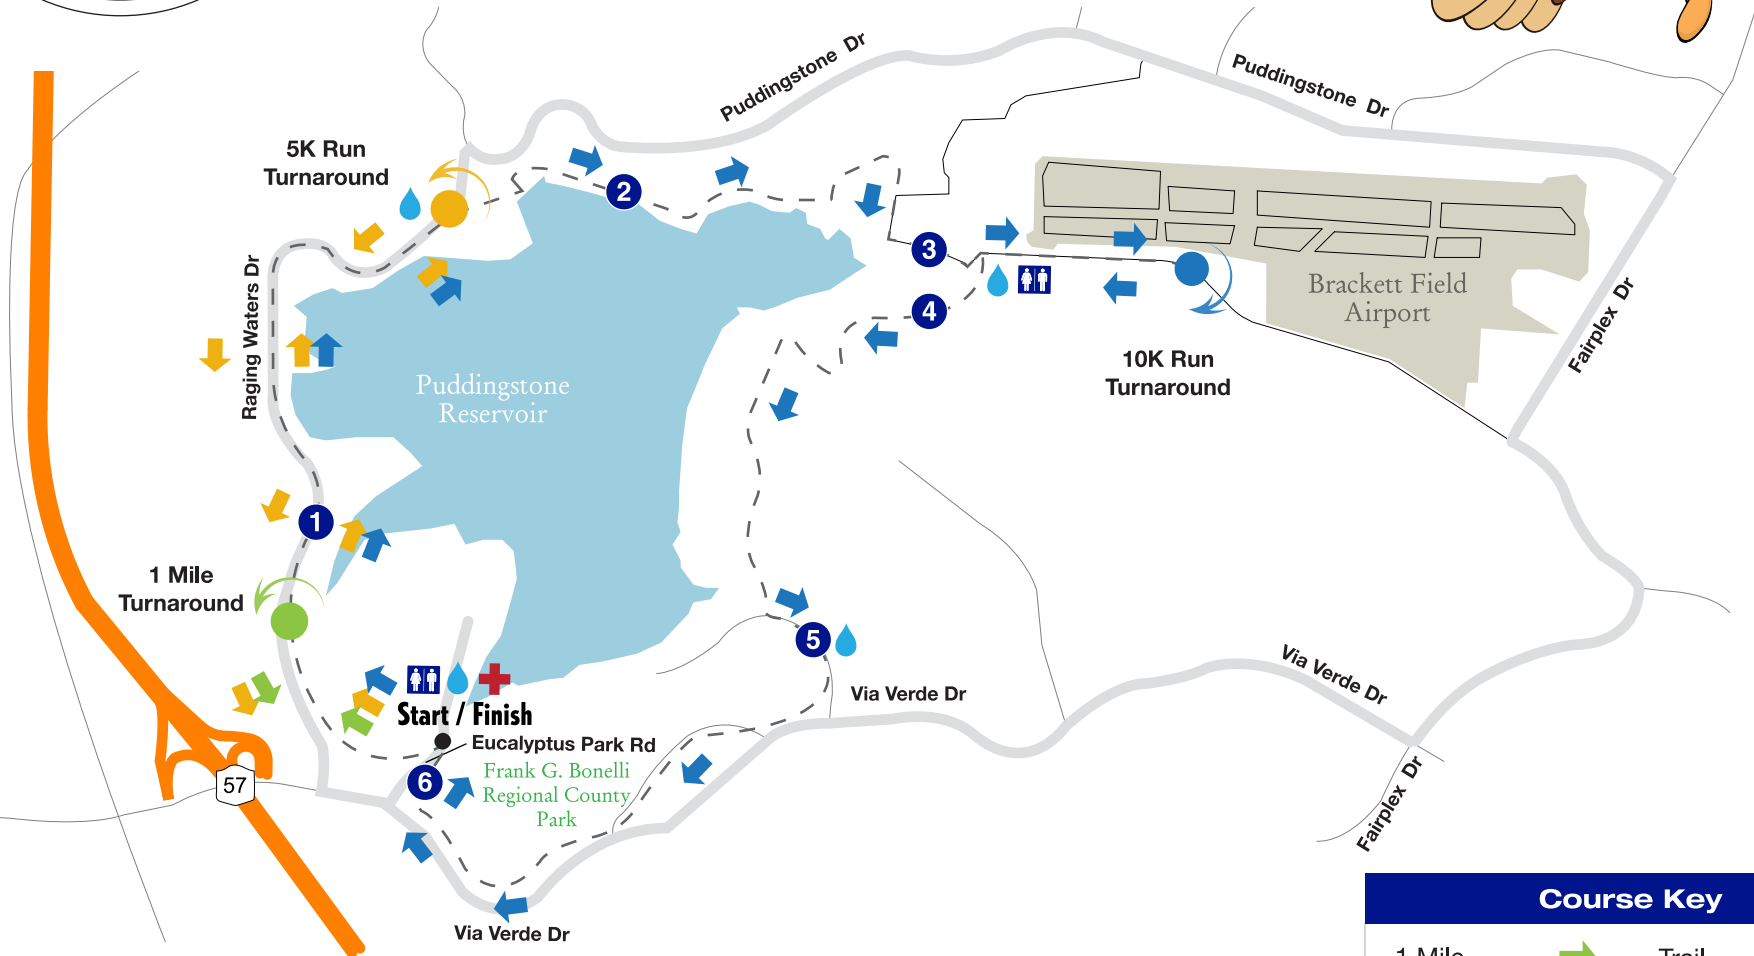

# San Dimas, CA Turkey Trot

November 19, 2022 | 1 Mile/5K/10K Run Course

Course Key			
1 Mile =		Trail =	
5K Run =		Aid Station =	
10K Run =		Medical =	
Mile Marker =		Porta-Potty =	