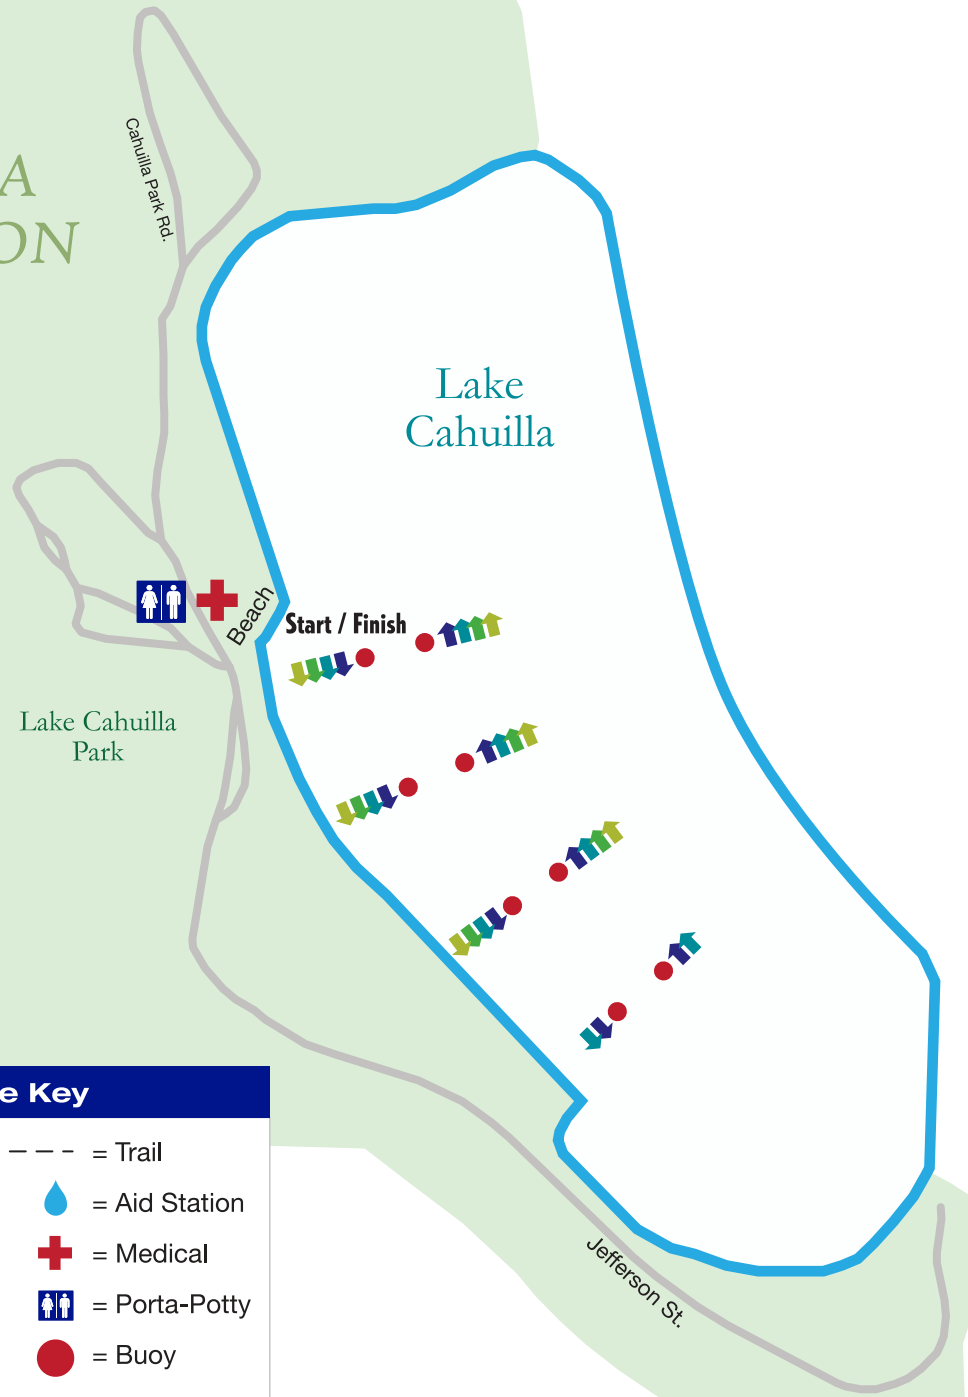

LAKE CAHUILLA RECREATION AREA

Palm Springs, California Swim Course

100 meters/750 meters/1,500 meters/1.2 miles/2.4 miles

ALPHA SPRINT: Saturday, October 22, 2022

- Swim: 750 meters (one loop)
 - 1) - Beach start at Lake Cahuilla Park
 - 2) - Swim one loop in counter-clockwise direction
 - 3) - Exit water to T1

ALPHA OLYMPIC: Saturday, October 22, 2022

- Swim: 1,500 meters (two loops)
 - 1) - Beach start at Lake Cahuilla Park
 - 2) - Swim two loops in counter-clockwise direction
 - 3) - Exit water to T1

ALPHA 70.3: Saturday, October 22, 2022

- Swim: 1.2 miles (two loops)
 - 1) - Beach start at Lake Cahuilla Park
 - 2) - Swim two loops in counter-clockwise direction
 - 3) - Exit water to T1

ALPHA 140.6: Saturday, October 22, 2022

- Swim: 2.4 miles (four loops)
 - 1) - Beach start at Lake Cahuilla Park
 - 2) - Swim four loops in counter-clockwise direction
 - 3) - Exit water to T1

Course Key

- | | |
|-----------------|---------------|
| = Alpha Sprint | = Trail |
| = Alpha Olympic | = Aid Station |
| = Alpha 70.3 | = Medical |
| = Alpha 140.6 | = Porta-Potty |
| | = Buoy |